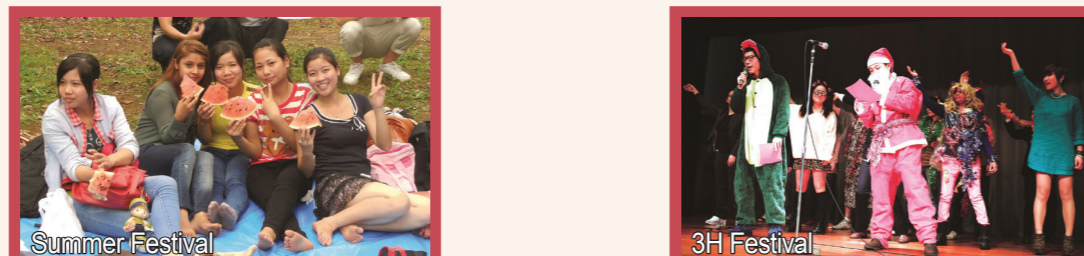

School Calendar

April

- Entrance Ceremony/ Orientation
- Outing to see the cherry blossom

May

- Sports Day

June

- Health Guidance
- Examination for Japanese University Admission for International Students (EJU)
- Final Exams (Placement Tests)

July

- Japanese Language Proficiency Test (JLPT)
- Entrance Ceremony/ Orientation
- The Star Festival
- College Fair
- Summer Festival

August

- Chiba City Festival/ Fireworks Festival

September

- Final Exams (Placement Tests)

October

- School Life Guidance

November

- Examination for Japanese University Admission for International Students (EJU)
- Traveling Class

December

- Japanese Language Proficiency Test (JLPT)
- Final Exams (Placement Tests)
- 3H Festival

January

- Writing Contest
- Life Guidance

February

- Speech Contest

March

- Final Exams (Placement Tests)
- Graduation Ceremony

School Life